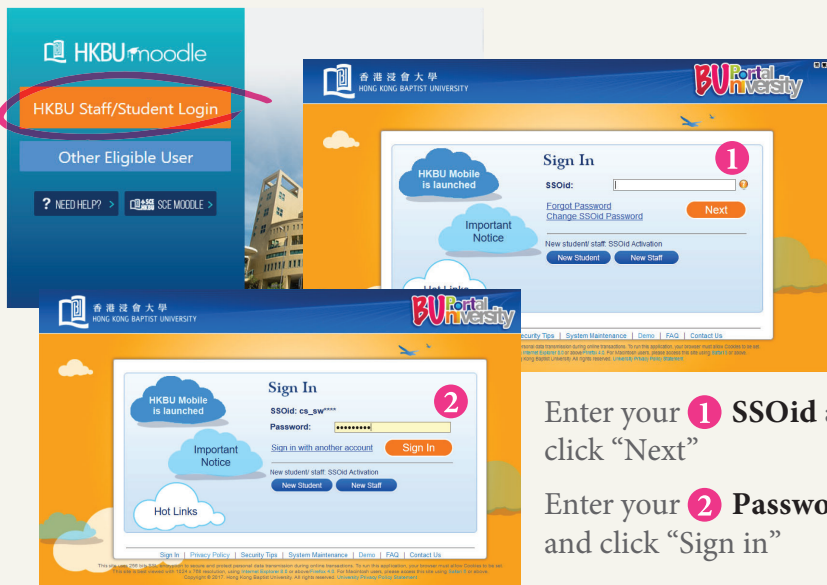

3

Click either **“HKBU Moodle”** to login.

Moodle Login:

HKBU Moodle

SCE Moodle

Help guides for Staff

-- Please select --

Help guides for Students

-- Please select --

OR

Log into Moodle at <http://buelearning.hkbu.edu.hk>.
Click **HKBU Staff/Student Login**.